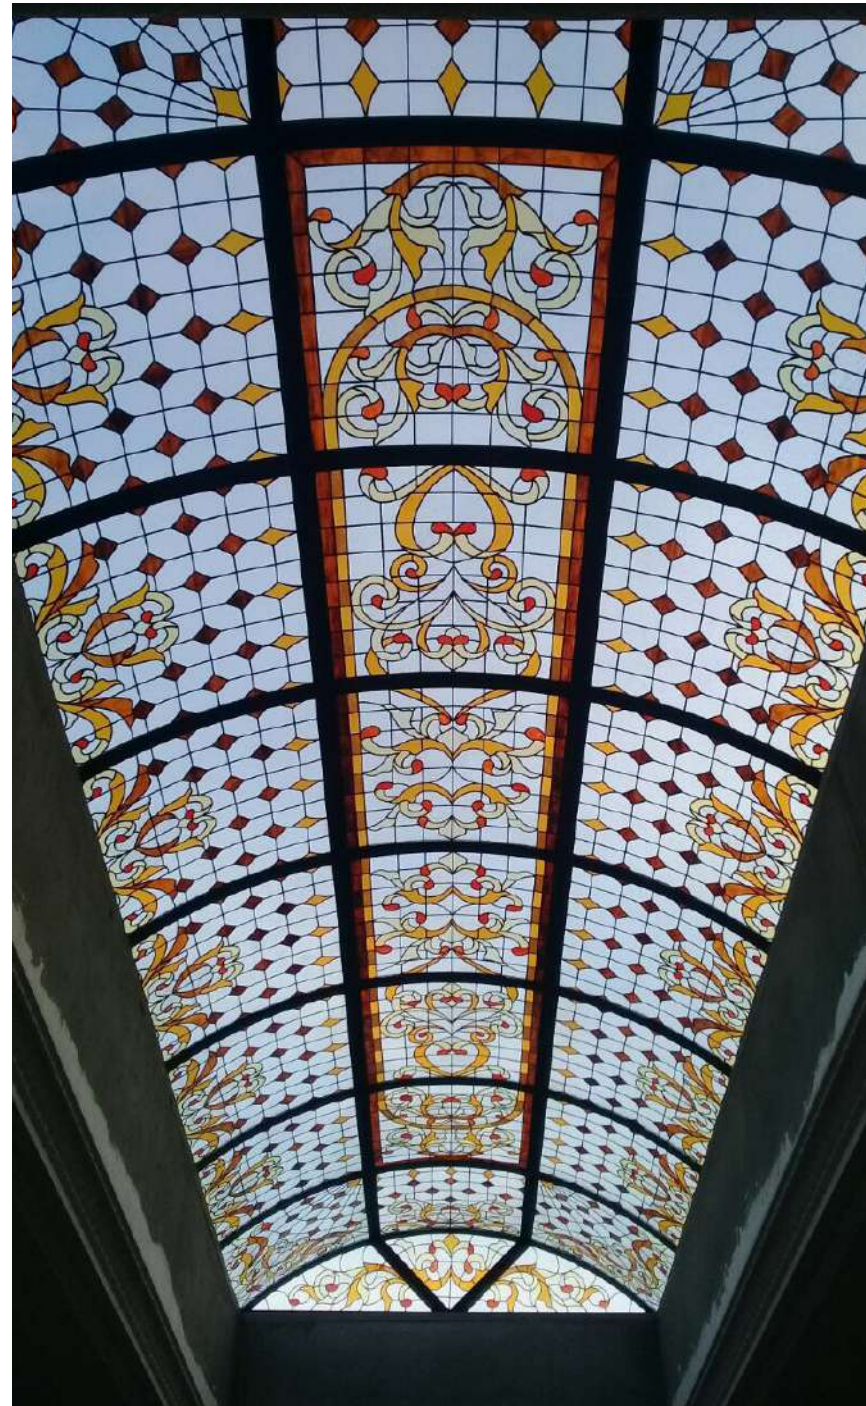

Stained Glass

الزجاج المعشق

SAHARA takes the pride of being the leader of stained glass production and fabrication in the middle east. With over 120 different sheet colours, and professional artists, we are able to produce stained glass projects for more than 52 countries. Our design team have created set of stained glass designed which took place in royal castles and in significant projects. Moreover, SAHARA has partnership with 5 main stained glass factories in the world.

تأخذ مجموعة صحارى زعامة إنتاج الزجاج الملون والتصنيع في الشرق الأوسط.

مع أكثر من ١٢٠ ورقة مختلفة ، والفنانين المحترفين ، نحن قادرون على إنتاج مشاريع الزجاج الملون لأكثر من ٥٢ دولة. لقد أنشأ فريق التصميم لدينا مجموعة من الزجاج الملون المصممة التي وقعت في القلاع الملكية وفي مشاريع كبيرة. علاوة على ذلك ، تمتلك مجموعة صحارى شراكة مع ٥ مصانع عالمية في صناعة الزجاج المعشق.