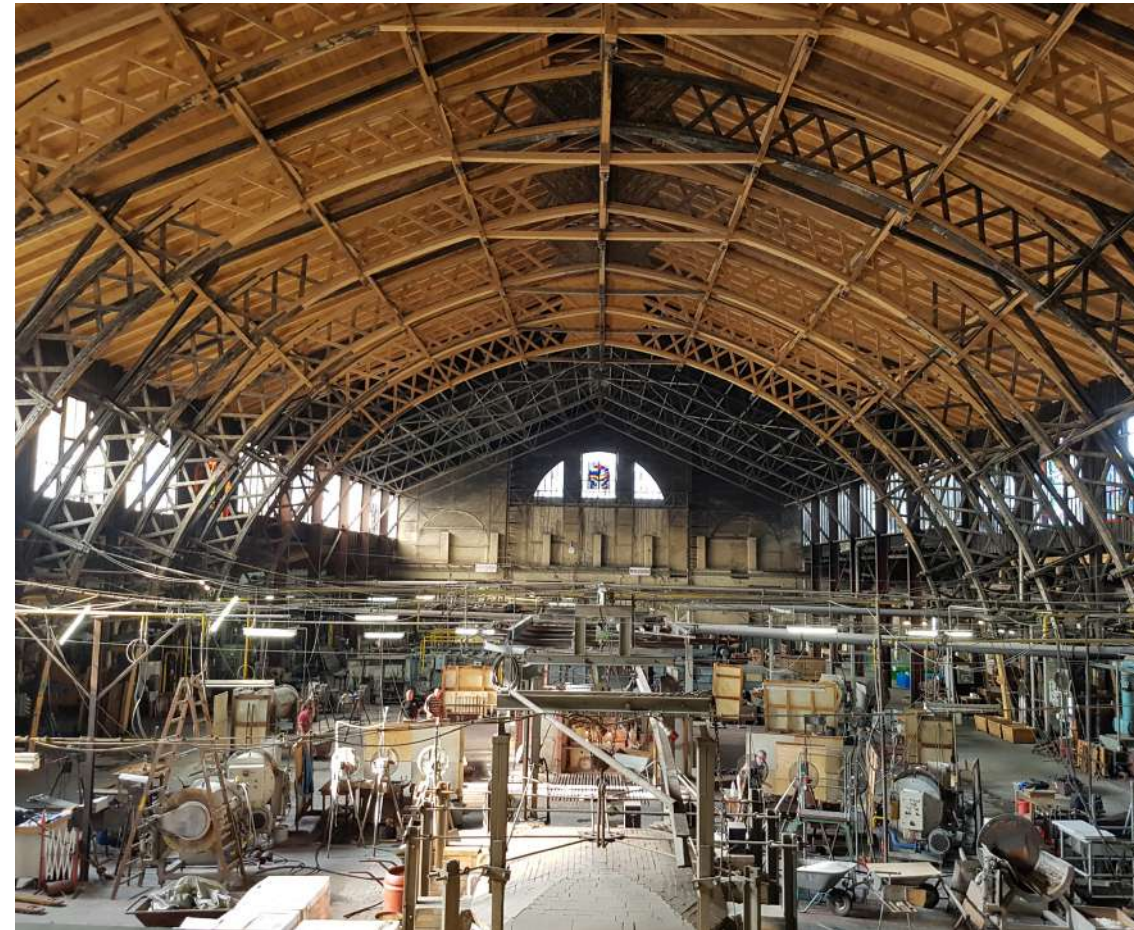

Stained Glass

الزجاج المعشق

SAHARA is honoured to be the partner of one of the oldest stained glass factories in the world. LAMBERTS, is known for the blown glass technique to produce one of a kind colored stained glass sheets. The stained glass sheets have a unique textures, patterns and touch. SAHARA is aiming to introduce this type of art glass to the middle east and to be part of our signature projects.

تشترف صحارى أن تكون شريكة لأحد أقدم مصانع الزجاج الملون في العالم. تشتهر LAMBERTS بتقنية الزجاج المنفوخ لإنتاج واحدة من صفائح الزجاج الملون المميزة. تحتوي صفائح الزجاج الملون على قوام فريد وأمطاط ذات ملمس فني راقى. تهدف مجموعة صحارى إلى تقديم هذا النوع من الزجاج الفني إلى الشرق الأوسط وادخاله في ليمشاريع المميزة.