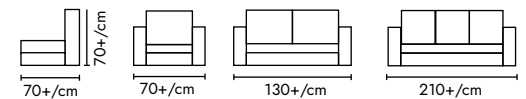

material PVC, fabric

size