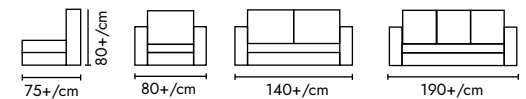

material PVC, fabric

size