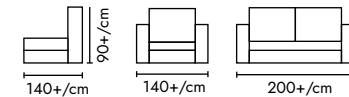

SKYWAITING G04

High quality wooden structure, high quality foam. High end stitching. Color can be up to customer request.

material PVC, fabric

size