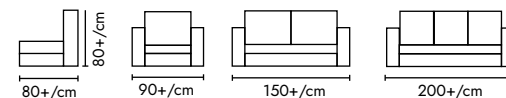

material PVC, fabric

size