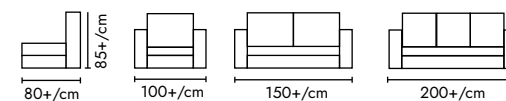

## SKY SOFA 0008

High quality wooden structure, high quality foam. High end stitching. Color can be up to customer request.

**material** PVC, fabric

**size**

A modern commercial sofa with a wooden coffee table in a bright, airy room. The sofa is upholstered in a light-colored fabric and features a dark, textured throw pillow. The coffee table is made of light-colored wood. The background shows a window with sheer curtains, allowing natural light to filter through.