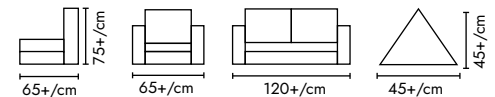

material PVC, fabric

size