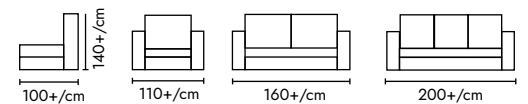

material PVC, fabric

size