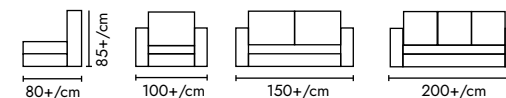

material PVC, fabric

size