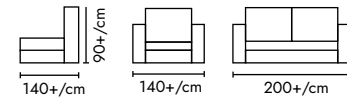

SKYWAITING G02

High quality wooden structure, high quality foam. High end stitching. Color can be up to customer request.

material PVC, fabric

size