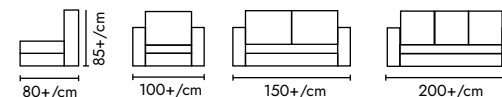

material PVC, fabric

size