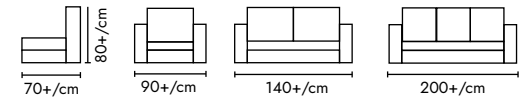

material PVC, fabric, leather

size