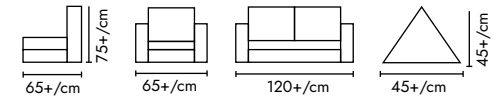

material PVC, fabric

size