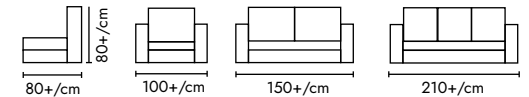

material PVC, fabric

size