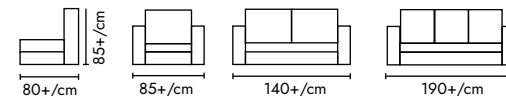

material PVC, fabric

size