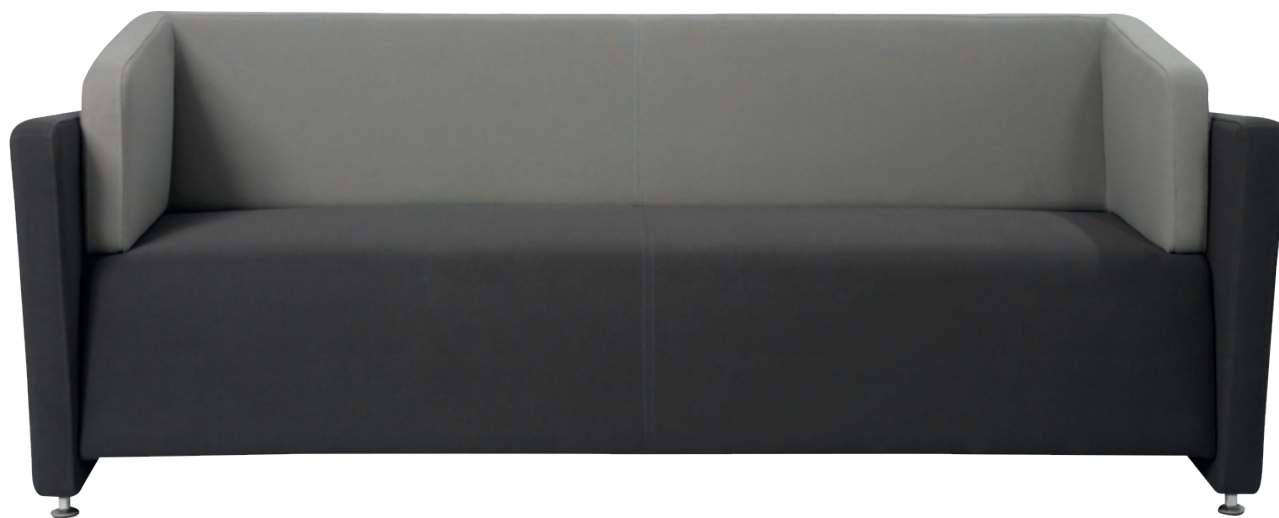

## SKY SOFA 0003

High quality wooden structure, high quality foam. High end stitching. Color can be up to customer request.

**material** PVC, fabric

**size**