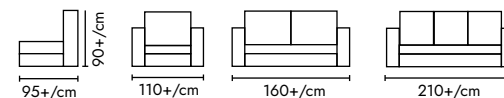

material PVC, fabric

size