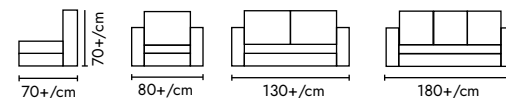

material PVC, fabric

size