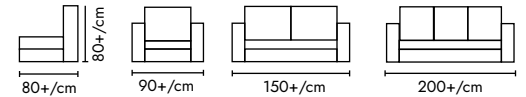

material PVC, fabric

size