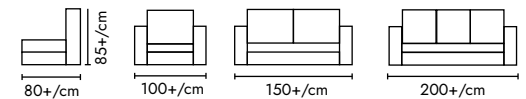

material PVC, fabric

size