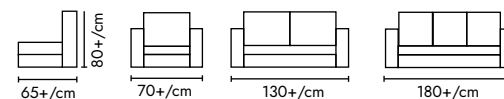

material PVC, fabric

size